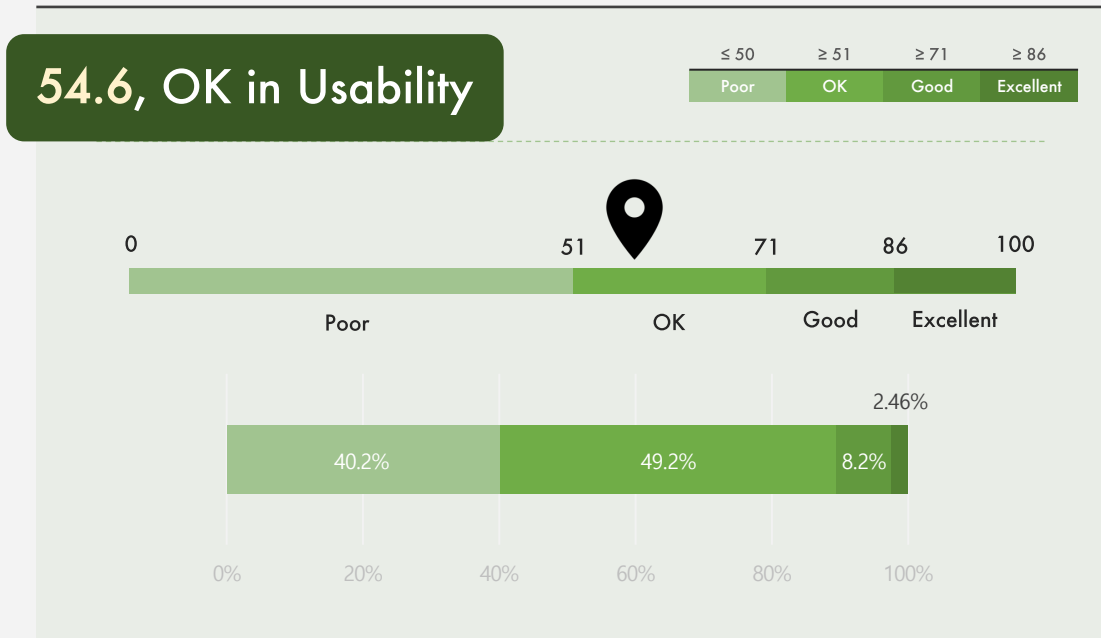

# \*SUS: Both Wings 2022 respondents (professionals) and CI 2021 (Independent Creators) rated **OK** on MapleStory Worlds' usability

⚠️ Caution is required when making direct comparisons and interpretations. (different samples)

\*SUS (System Usability Scale) @CI 2021 (Independent Creators)

n=122

\*SUS (System Usability Scale) @Wings 2022 (Professionals)

n=89