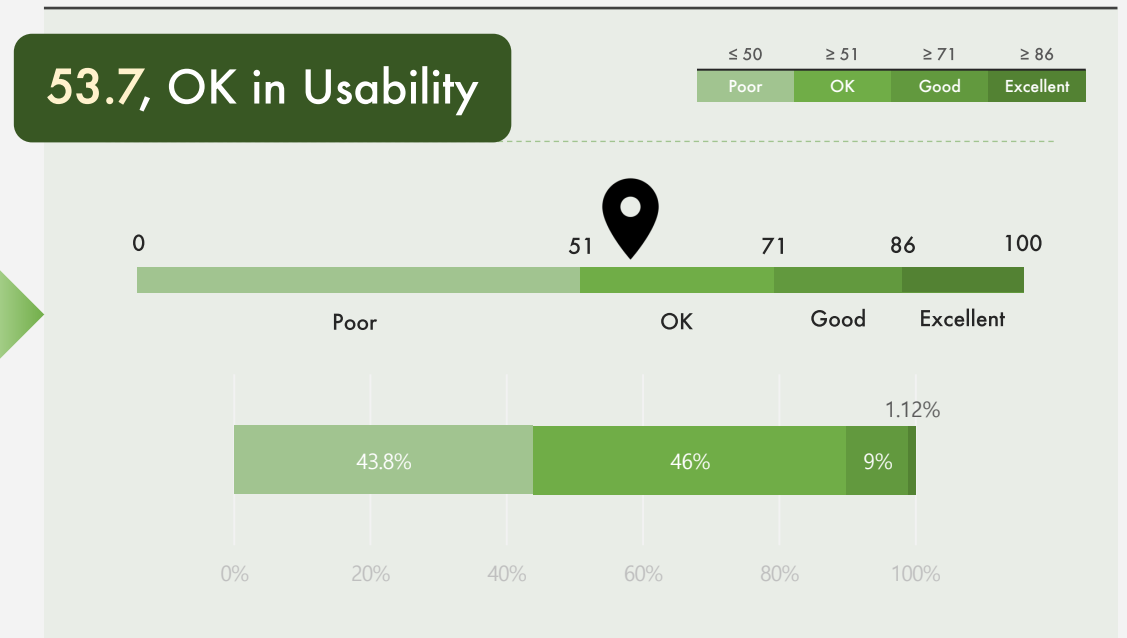

# \*SUS: Both Wings 2022 respondents (professionals) and CI 2021 (Independent Creators) rated **OK** on MapleStory Worlds' usability

⚠️ Caution is required when making direct comparisons and interpretations. (different samples)

\*SUS (System Usability Scale) @CI 2021 (Independent Creators)

n=122

\*SUS (System Usability Scale) @Wings 2022 (Professionals)

n=89